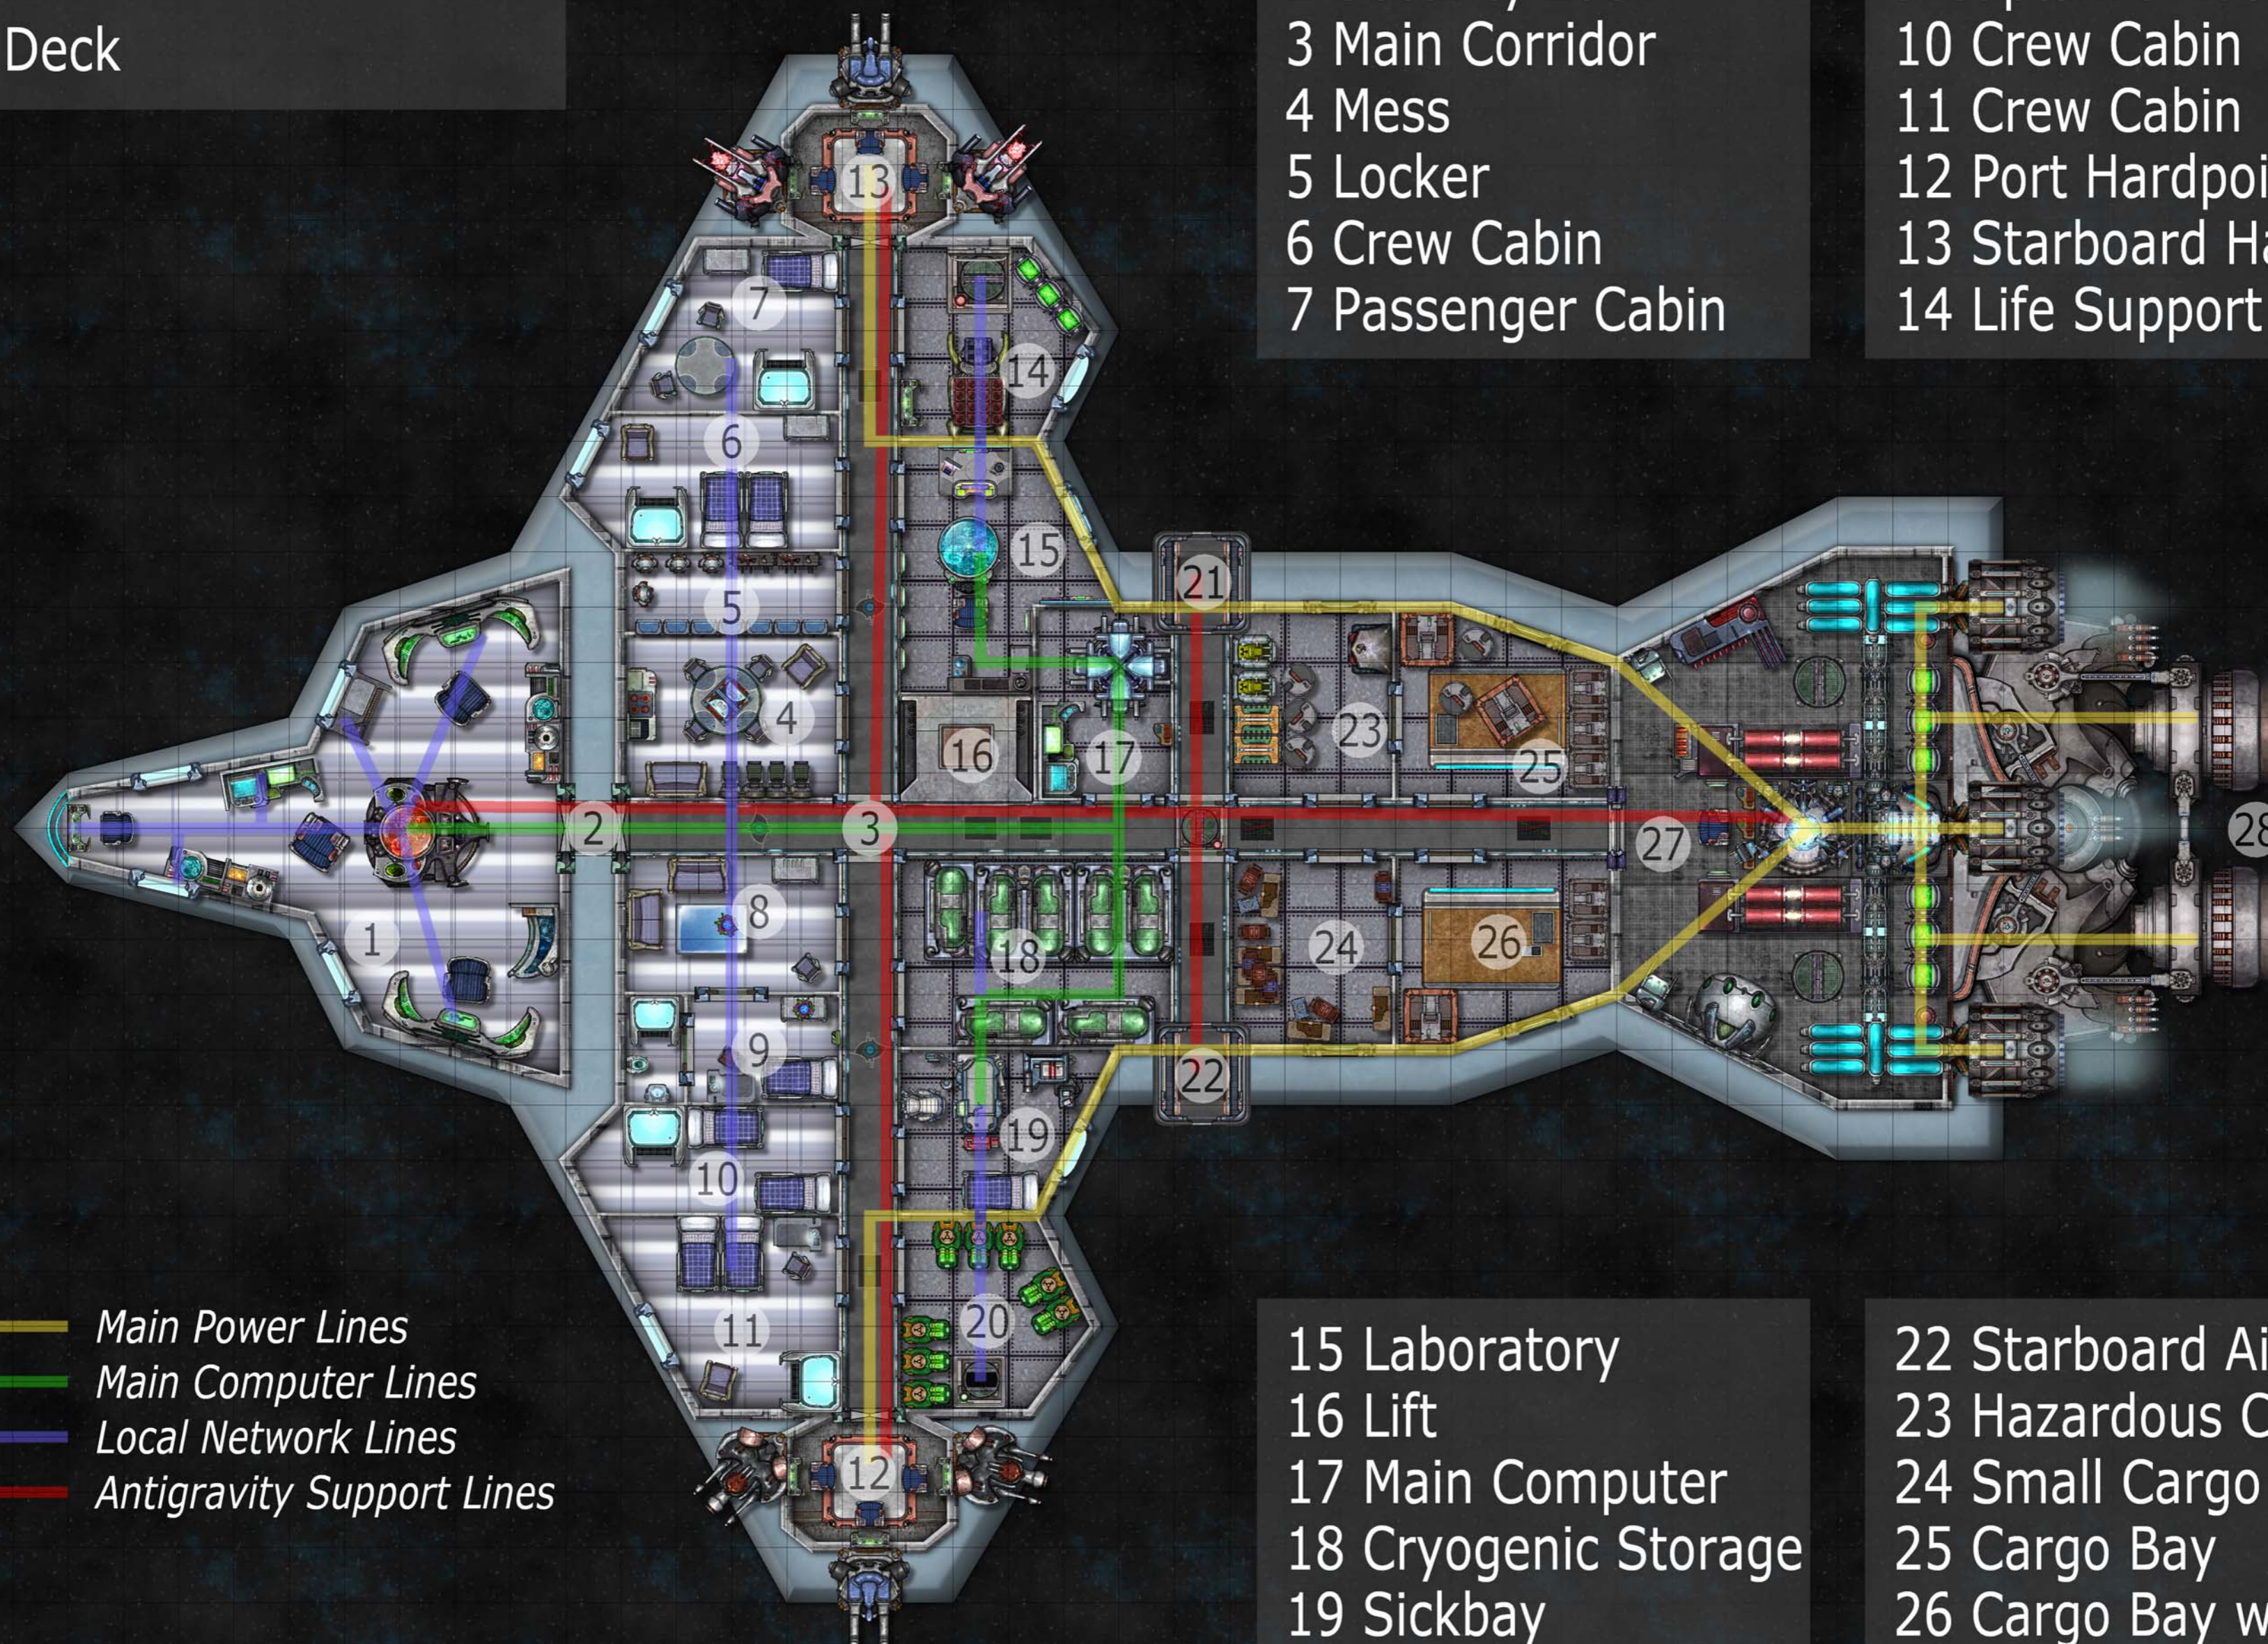

Kestrel-Class Armed Scout

Huxley's Pride

Main Deck

- 1 Bridge
- 2 Security Lock
- 3 Main Corridor
- 4 Mess
- 5 Locker
- 6 Crew Cabin
- 7 Passenger Cabin

- 8 Captain's Office
- 9 Captain's Room
- 10 Crew Cabin
- 11 Crew Cabin
- 12 Port Hardpoint
- 13 Starboard Hardpoint
- 14 Life Support

- Main Power Lines
- Main Computer Lines
- Local Network Lines
- Antigravity Support Lines

- 15 Laboratory
- 16 Lift
- 17 Main Computer
- 18 Cryogenic Storage
- 19 Sickbay
- 20 Bio Storage
- 21 Port Airlock

- 22 Starboard Airlock
- 23 Hazardous Cargo
- 24 Small Cargo
- 25 Cargo Bay
- 26 Cargo Bay with Lift
- 27 Engineering
- 28 Ion Thrusters